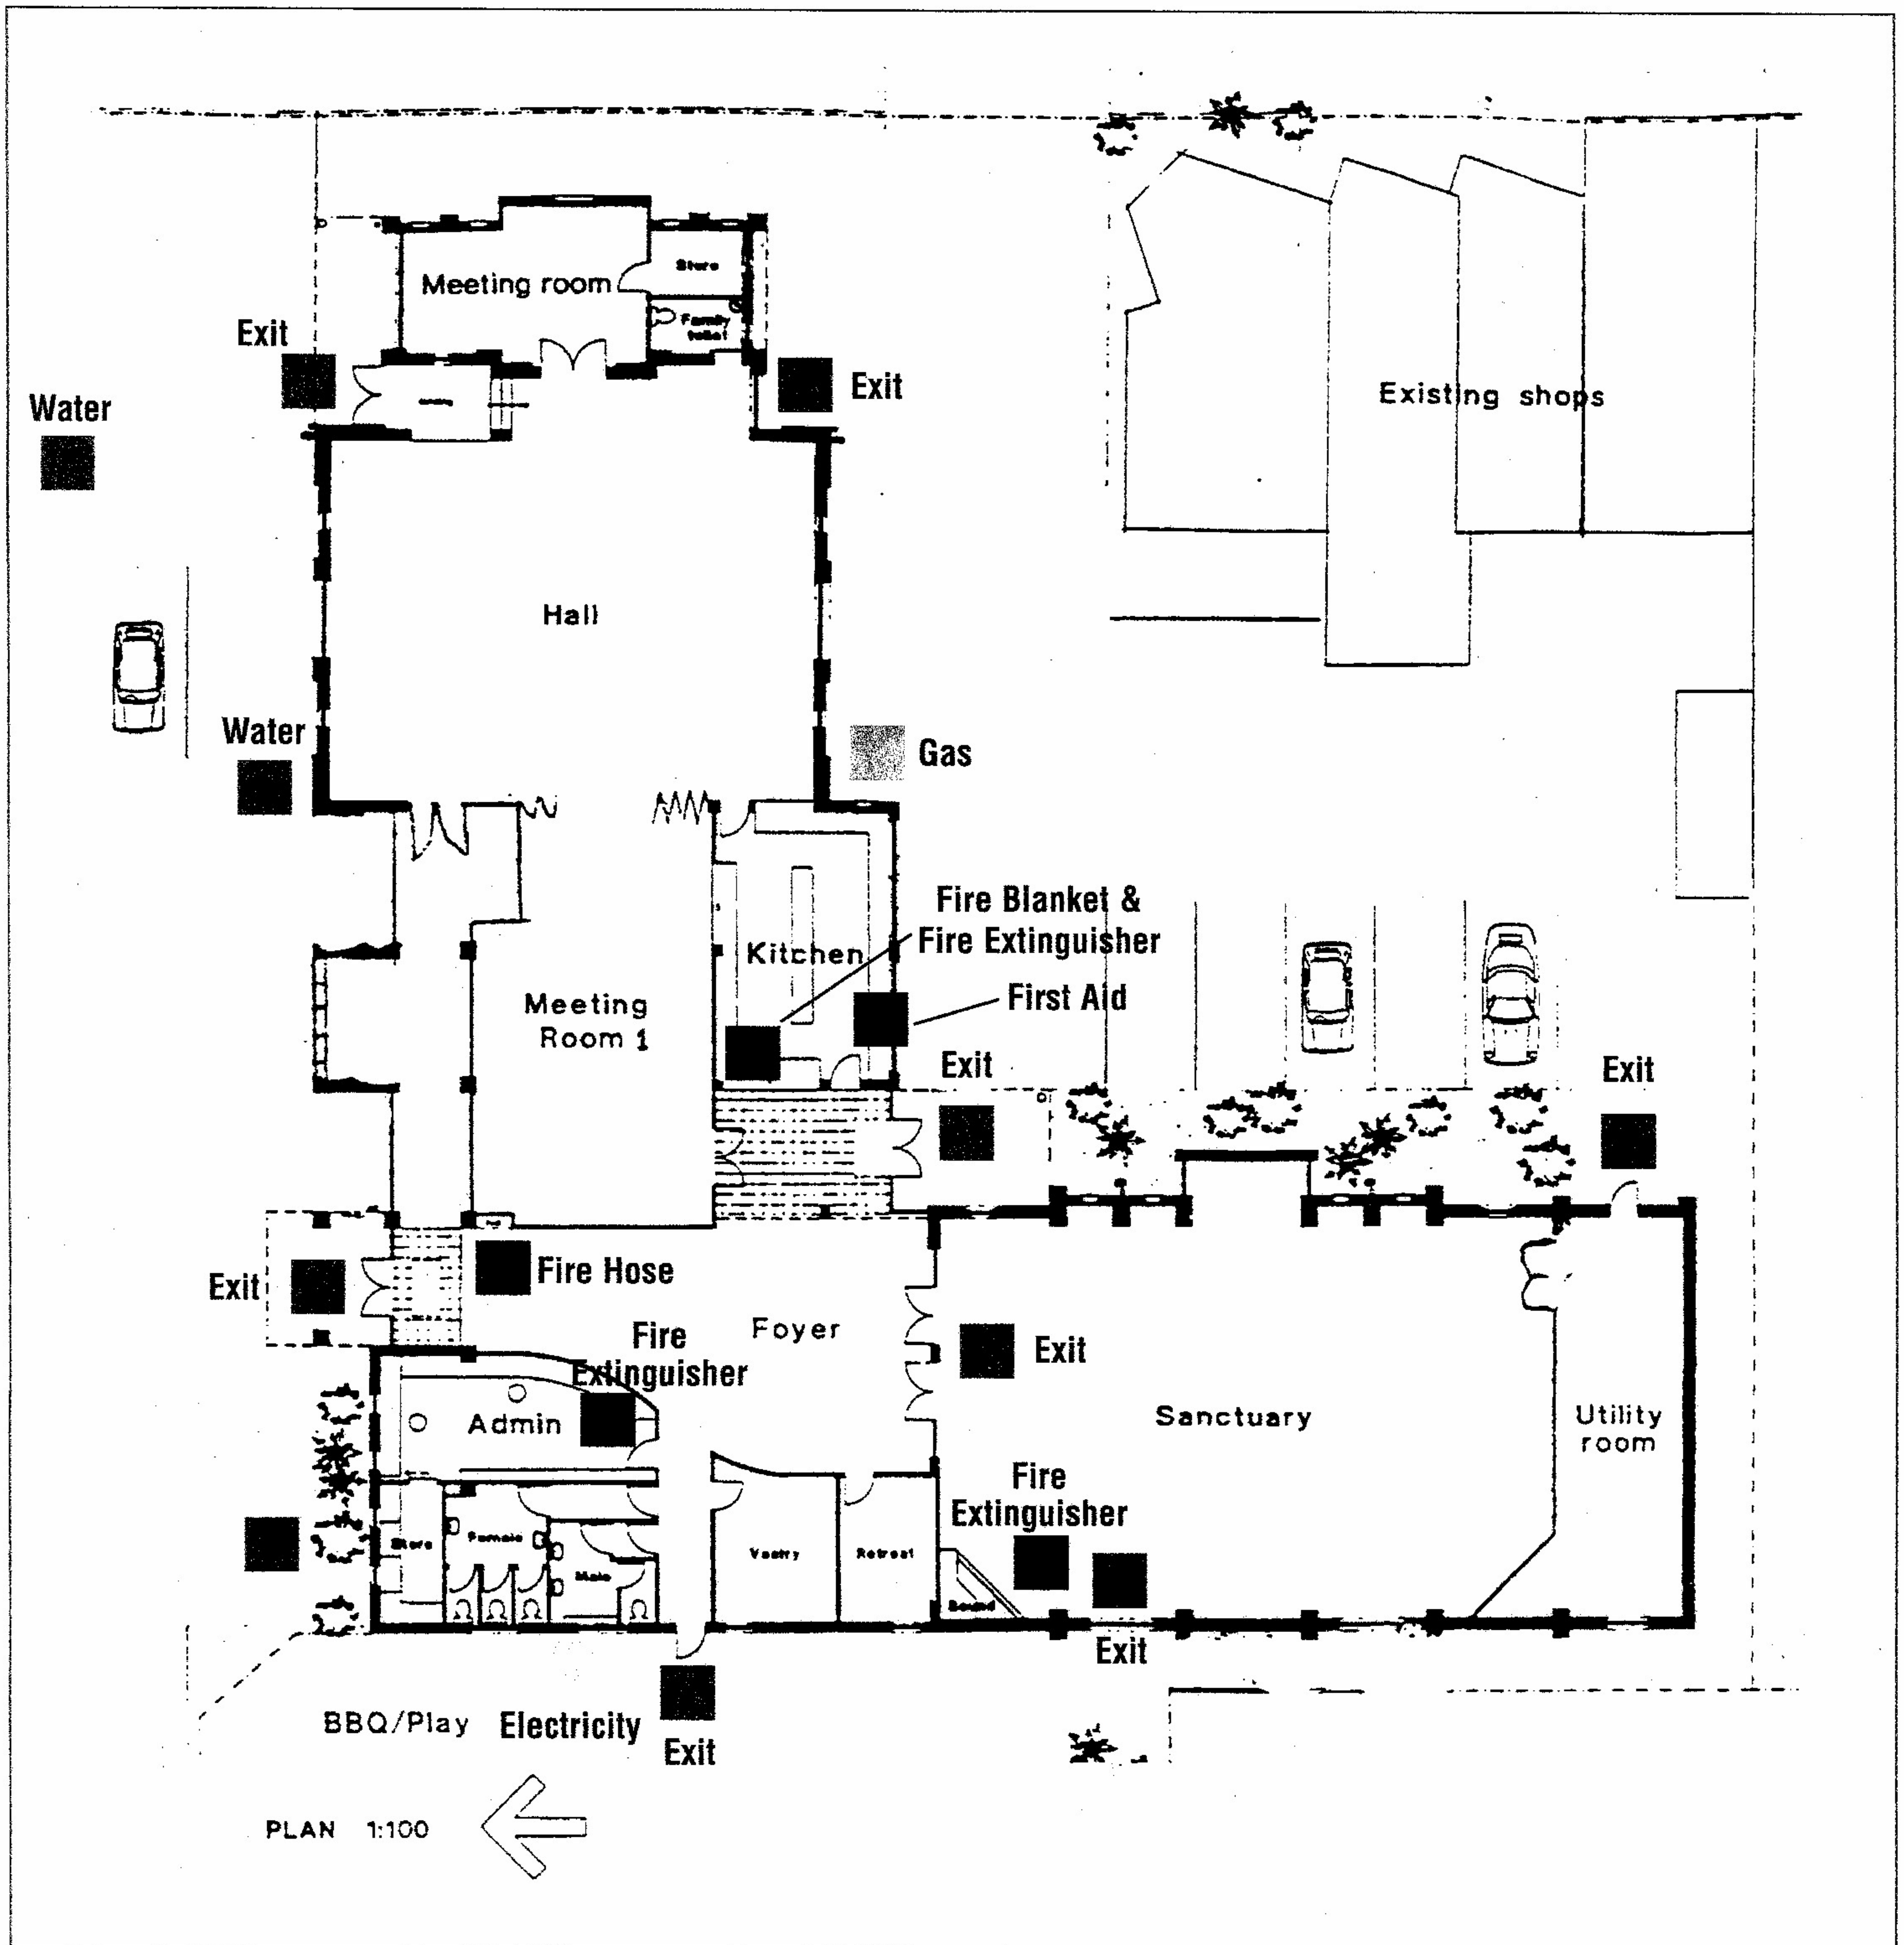

Colonel Light Gardens Uniting Church Emergency Floor Plan

- Exits**
- Water** Shut off taps
- Gas** Main shut off valve
- First Aid**
- Electricity** Power Switchboard (circuit breakers) – Keys in office and bottom drawer in kitchen
- Fire Hose** In cupboard
- Fire Extinguishers & Fire Blanket**